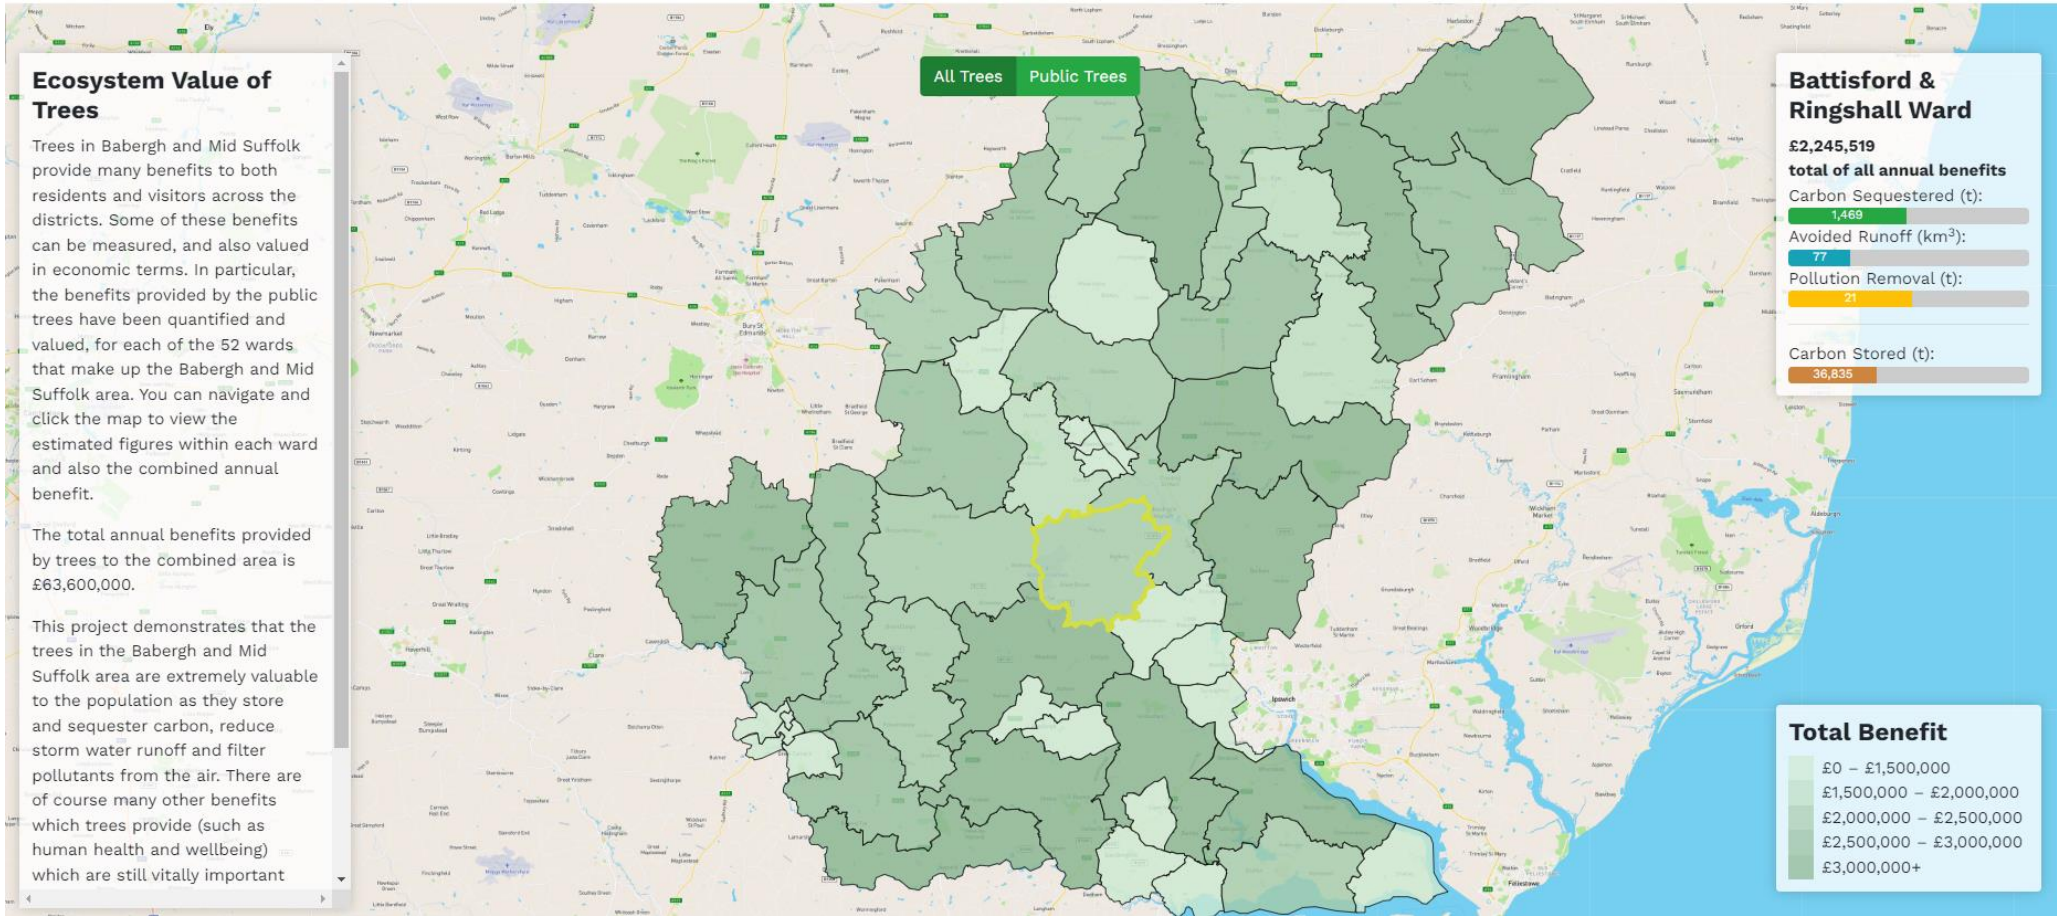

### About

Trees provide a multitude of benefits to the people who live and work in them. Whilst some of the social and aesthetic benefits can be difficult to measure, Treeconomics uses the the i-Tree Eco tool help quantify and value some of the environmental benefits provided by urban trees, including carbon storage, carbon sequestration, stormwater reduction, and pollution removal.

# Ecosystem value of trees