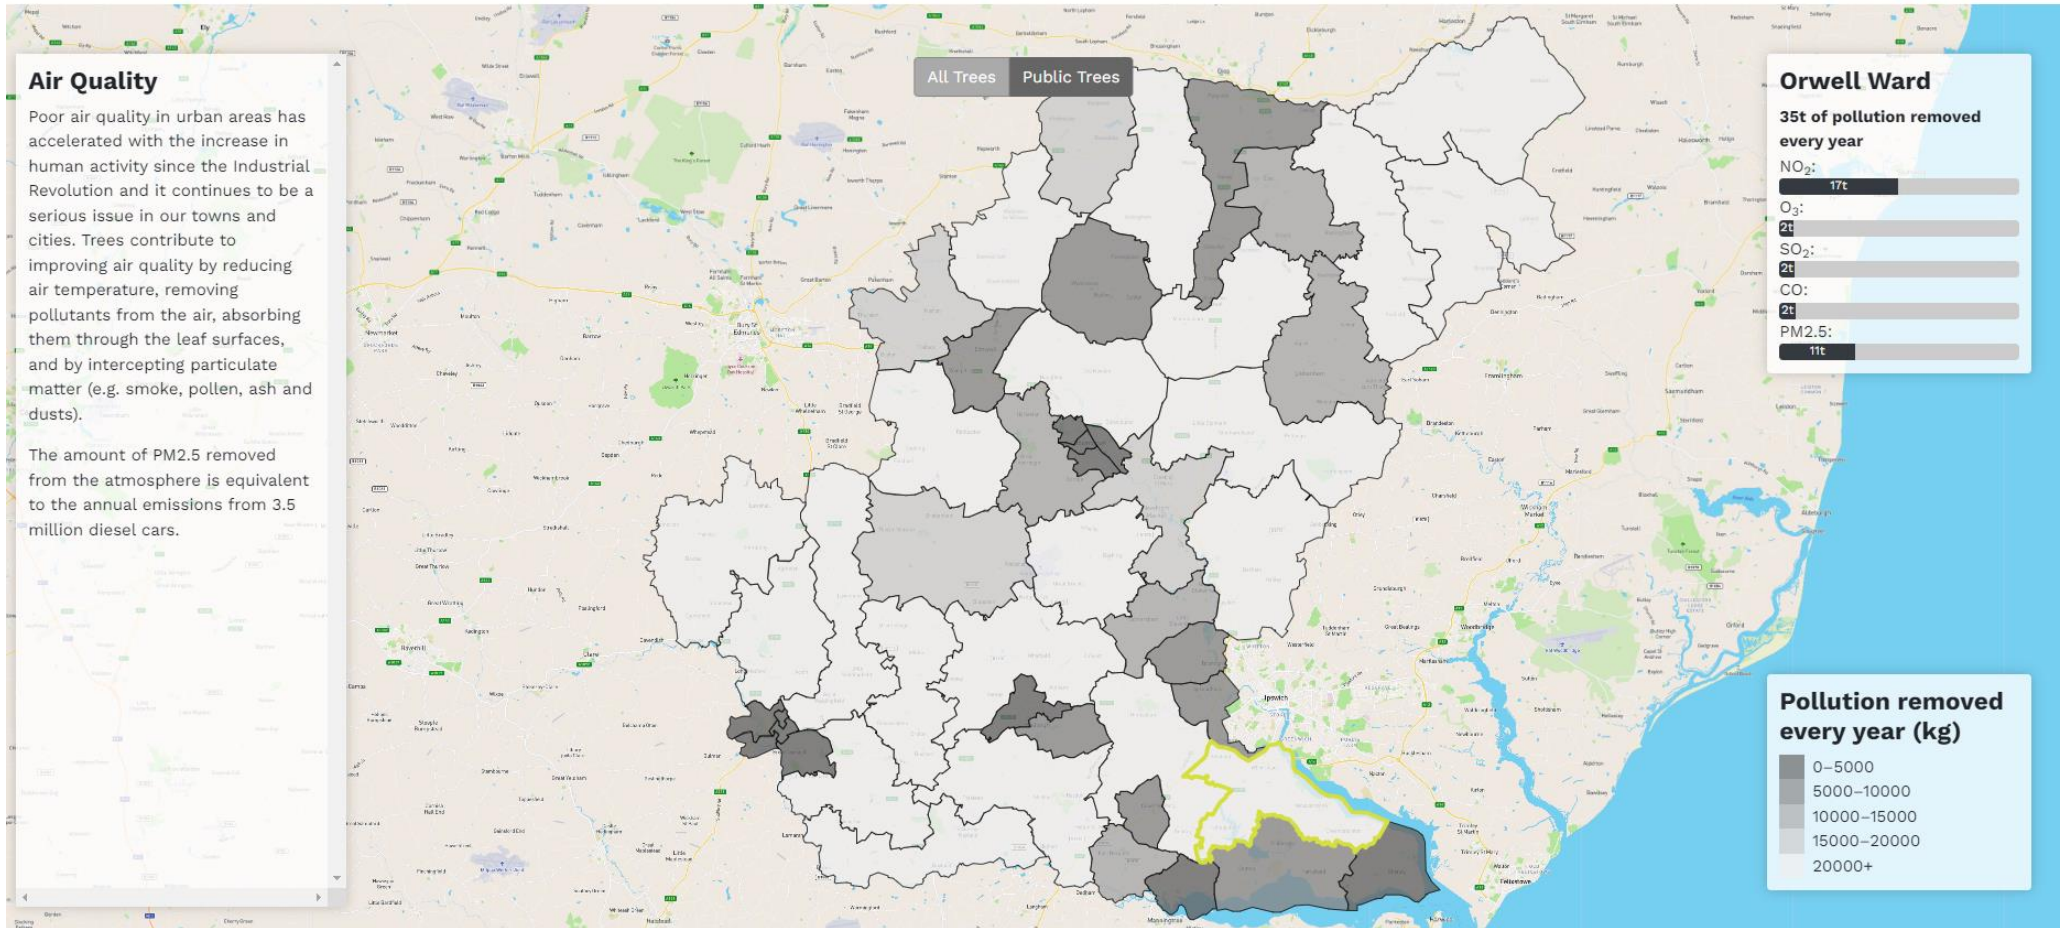

Air Quality